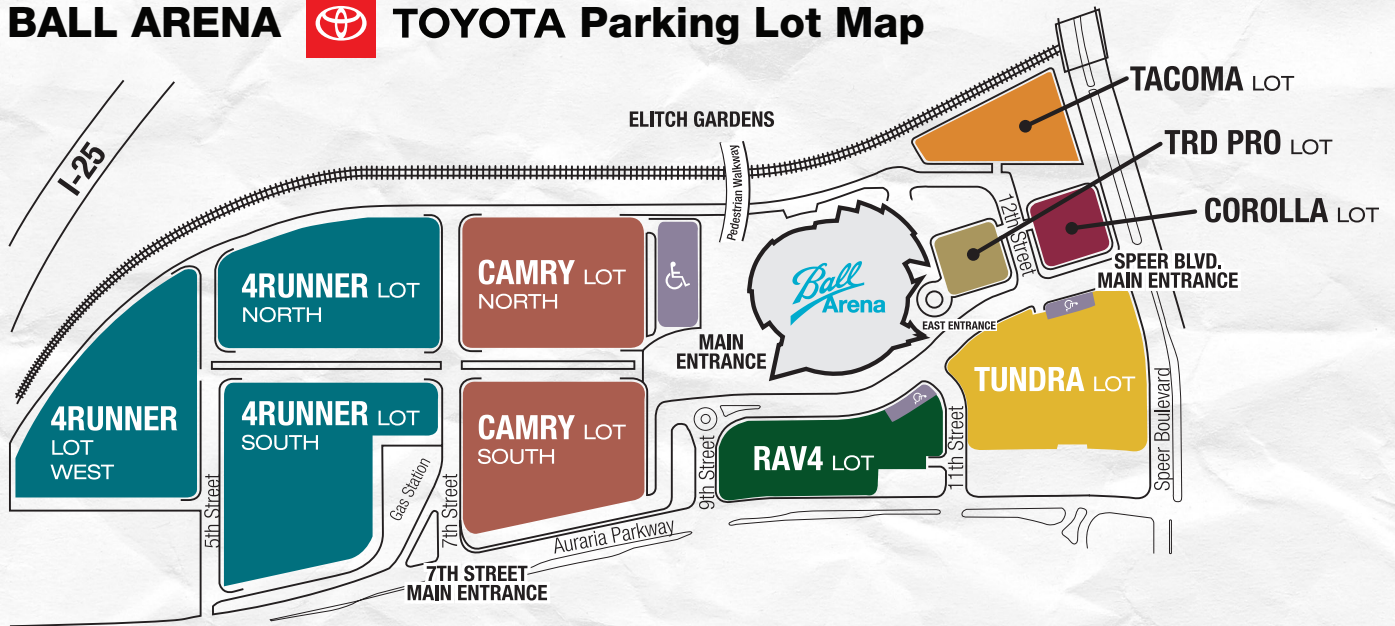

2023-24 SEASON TICKET MEMBER PARKING PRICING

BALL ARENA TOYOTA Parking Lot Map

TOTAL SEASON PRICING SEASON PRICING SINGLE GAME

	CAMRY LOT*	\$17	\$697	\$25
	4RUNNER LOT	\$17	\$697	\$25
	TUNDRA LOT	\$22	\$902	\$25
	RAV4 LOT	\$24	\$984	\$30
	COROLA LOT	\$25	\$1,025	-

*The Camry Lot is typically permit parking only. Game Day parking is subject to availability.